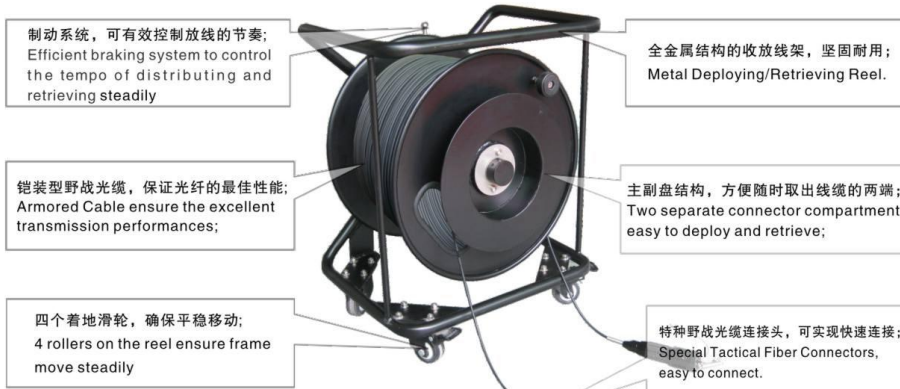

应急抢修光缆组件

铠装野战光缆组件

Armored FO Cable Assembly for Field Operation

◆ 产品描述 Description

铠装野战光缆组件由铠装野战光缆，野战光缆连接器，收放线架（络车）及便携箱组成，是一套机动式的布线装置，可以在野外等复杂环境中快速布线、收线，建立临时通信通道。适用于军用野外通信系统快速布线或反复收放；雷达、航空和舰船布线；油田、矿山、港口、电视现场转播、通信线路抢修等条件严酷的场所。

Armored FO Cable Assembly for Field Operation, which is composed by Tactical Armored Cable, special connector, Deploying/Retrieving Reel, packing box, is designed for quick and iterative distributing & retrieving under harsh environment. The assembly is applications include quick deployment, military, mining, oil field, TV broadcasting, and communication emergency repair.

◆ 产品特点 Features

◆ 推荐用途 Application

- 军用通信；
  Military communication;
- 煤矿、油井、天然气、地质勘探等通信；
  Mining, oil, gas and geosciences industries;
- 广播电视转播，临时通信系统；
  Broadcast, provisional communications system;